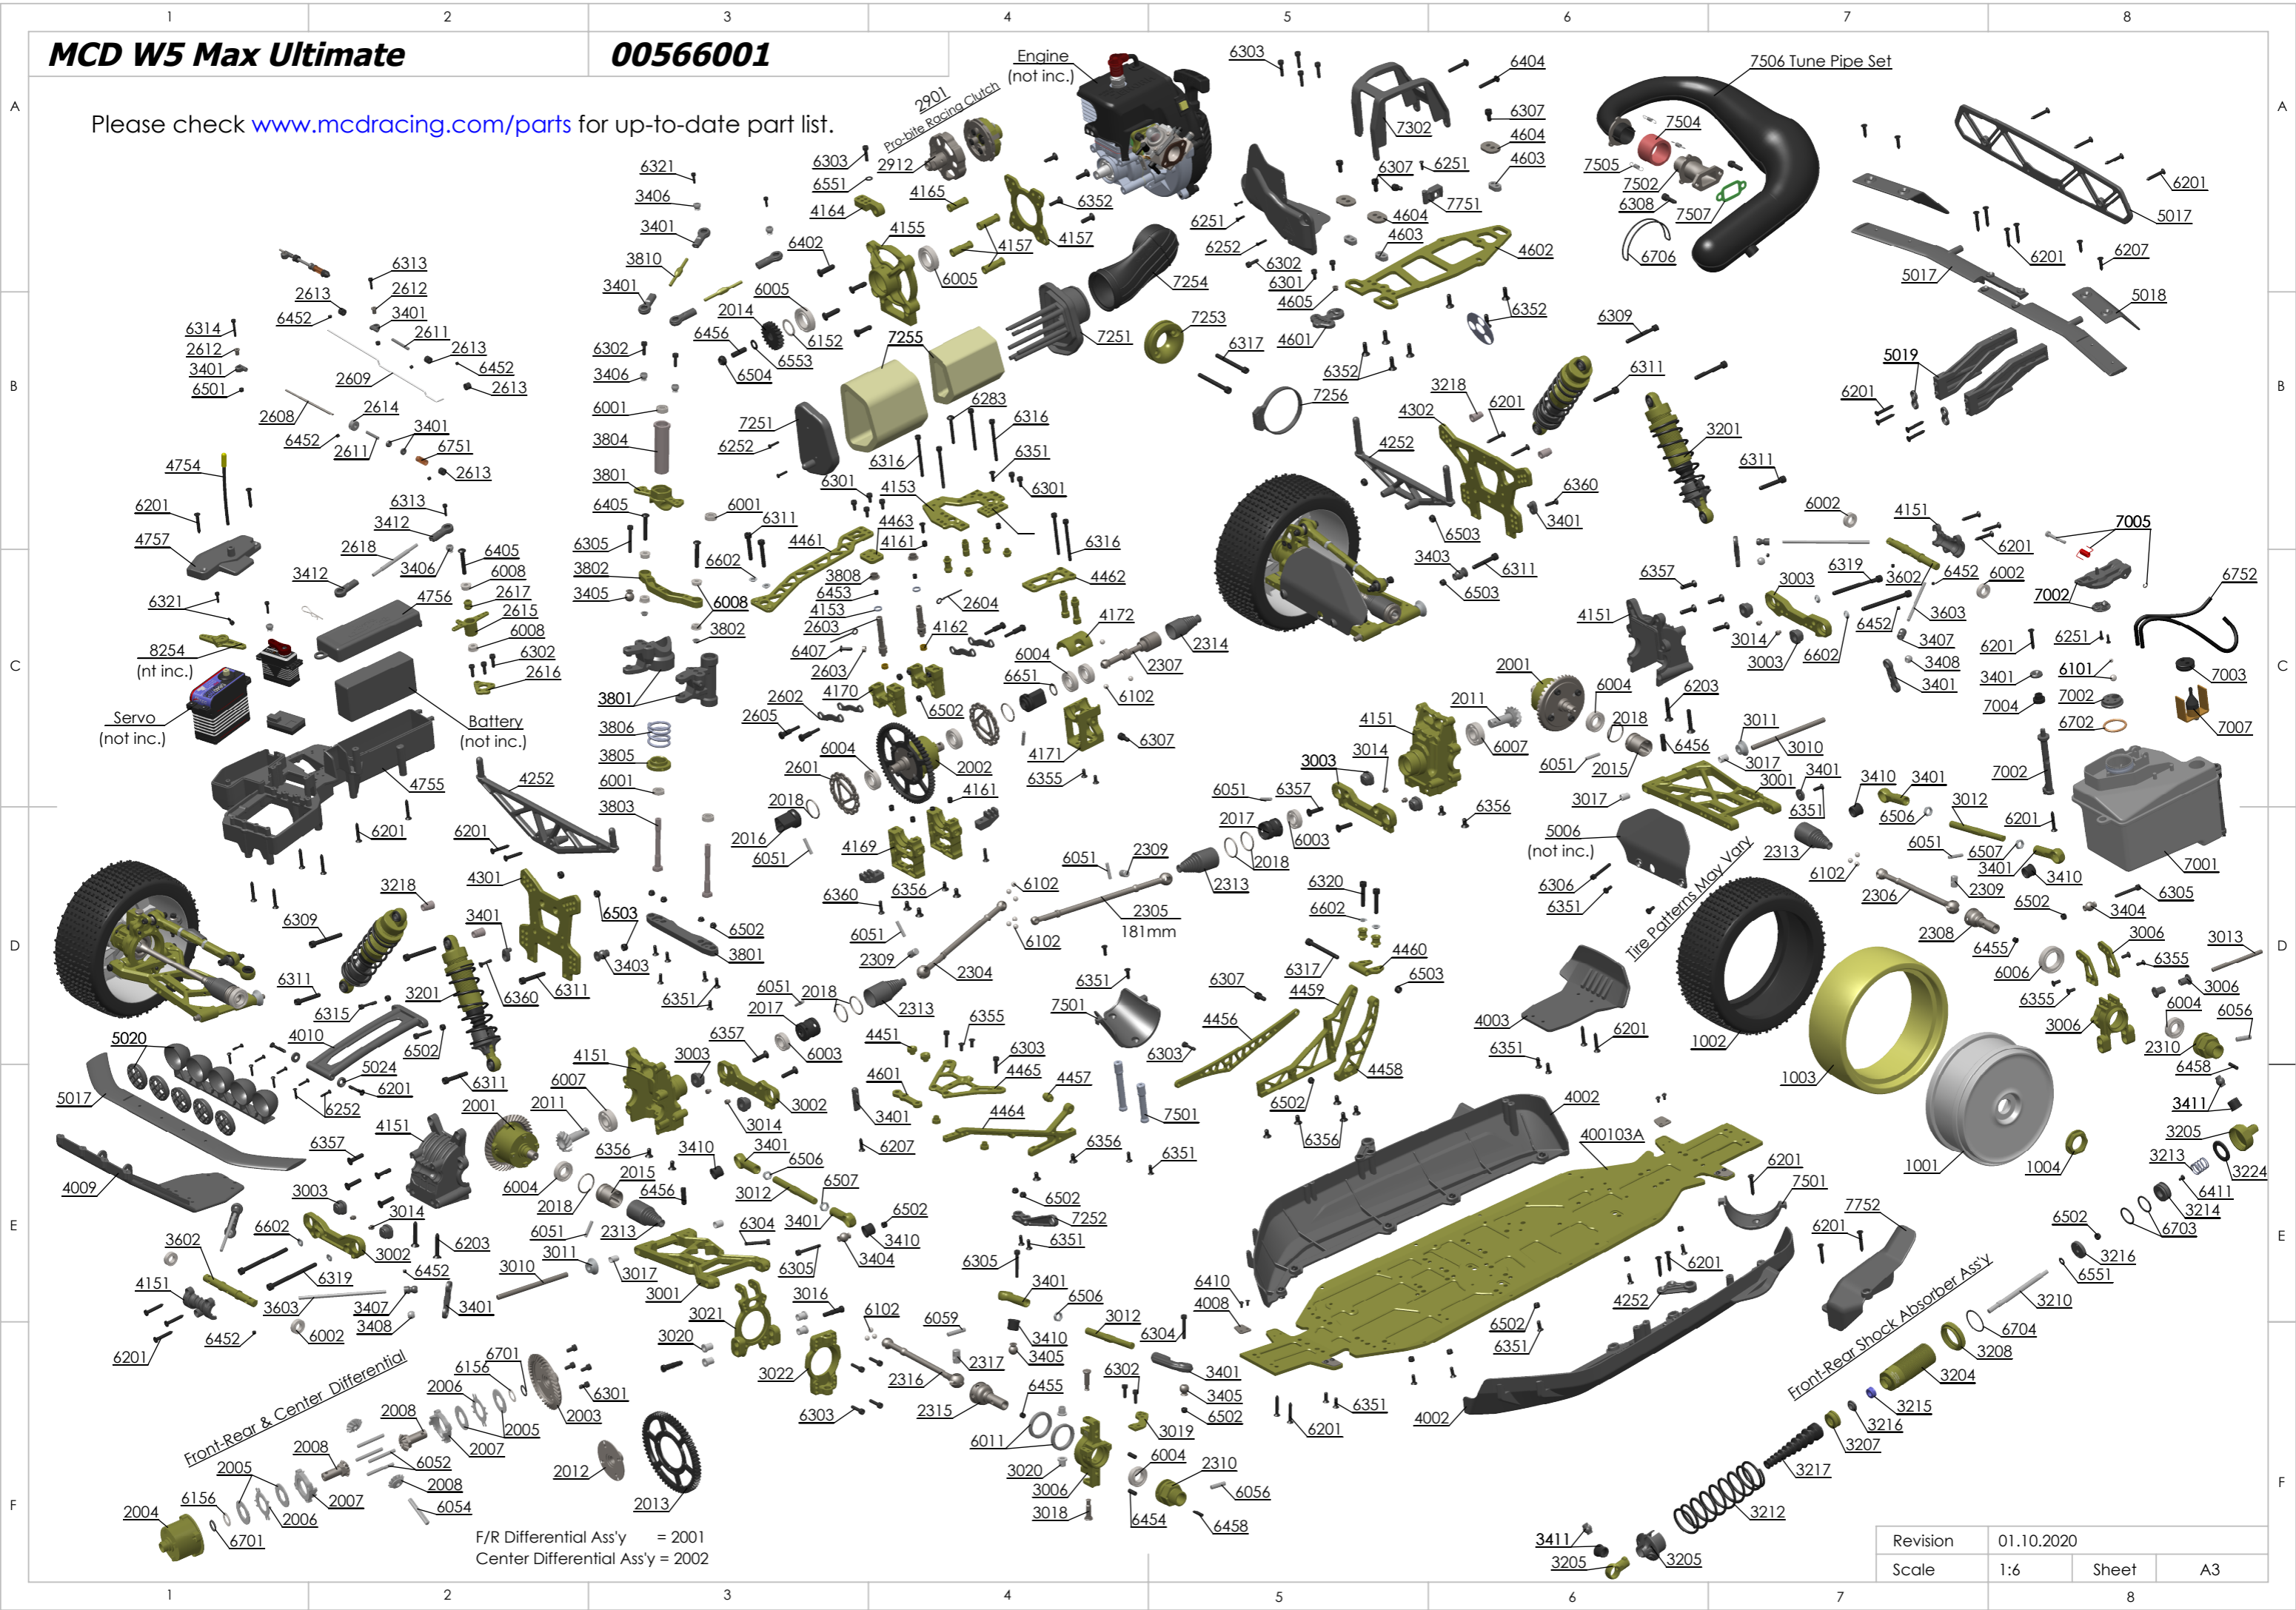

Please check [www.mcdracing.com/parts](http://www.mcdracing.com/parts) for up-to-date part list.

F/R Differential Ass'y = 2001  
Center Differential Ass'y = 2002

|          |            |
|----------|------------|
| Revision | 01.10.2020 |
| Scale    | 1:6        |
| Sheet    | A3         |